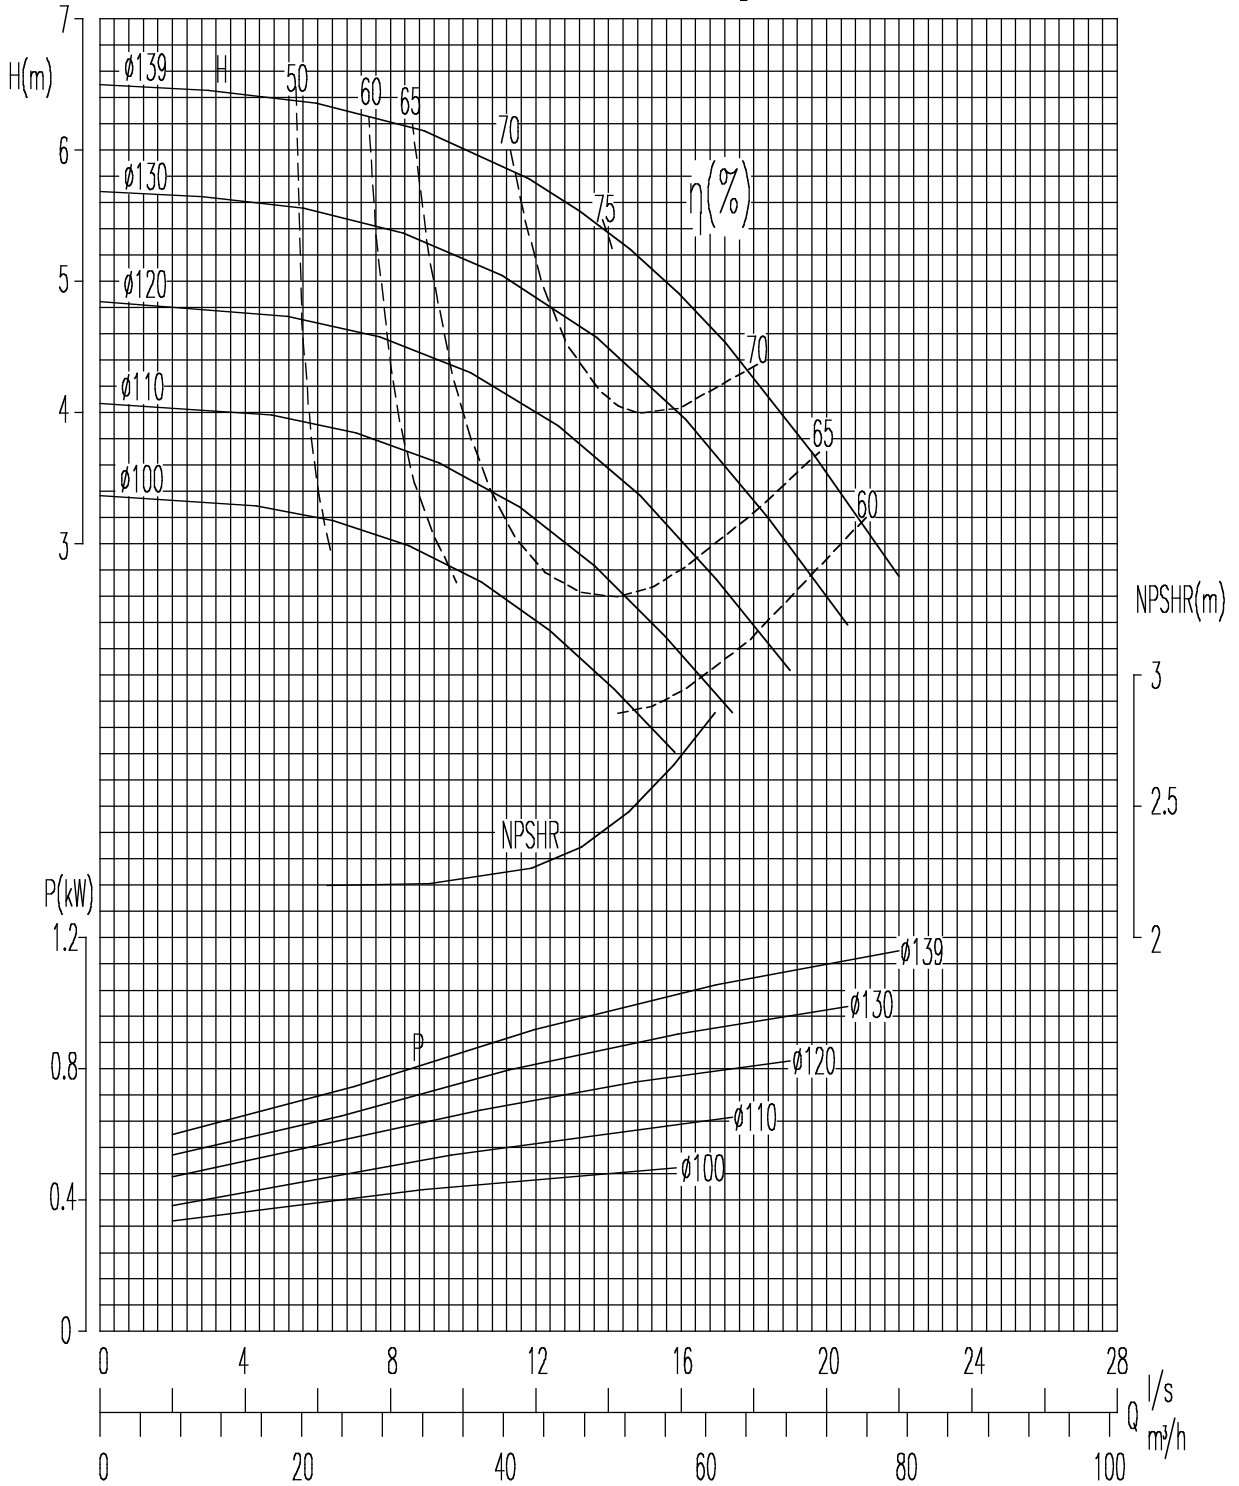

PUMP MODEL 65 - 13
SPEED 2pole

PUMP MODEL 65 - 13
SPEED 4pole

Overall and Mounting Dimensions(mm)

Pump Type	Frame Size	Pump Dimensions						Pump Foot Dimensions										Shaft End			
		1 - Suc	2 - Dis	a	f	h1	h2	b	c	m1	m2	n1	n2	n3	s1	s2	w	d	l	t	u
65-13	25	80	65	100	360	160	180	65	14	125	95	280	212	110	14	14	267	24	50	27	8