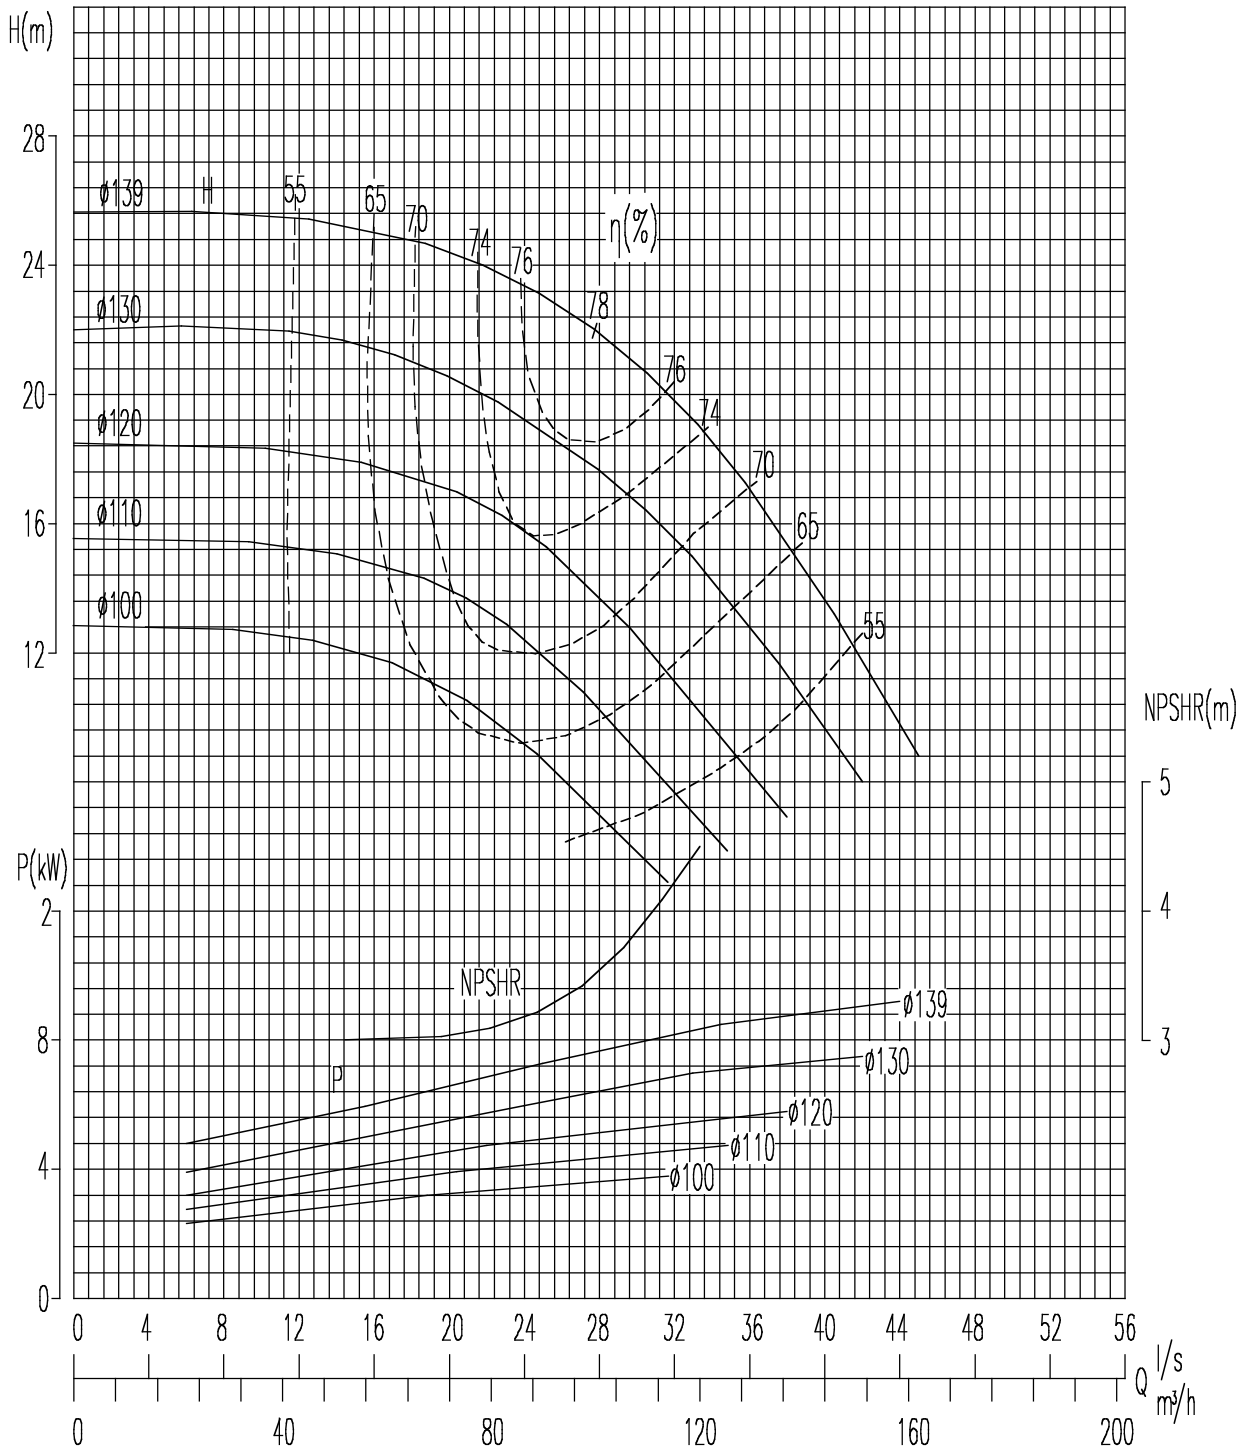

PUMP MODEL 65 - 13
SPEED 2pole

PUMP MODEL 65 - 13
SPEED 4pole

Overall and Mounting Dimensions(mm)

Pump Type	Frame Size	Pump Dimensions						Pump Foot Dimensions										Shaft End			
		1 - Suc	2 - Dis	a	f	h1	h2	b	c	m1	m2	n1	n2	n3	s1	s2	w	d	l	t	u
65-13	25	80	65	100	360	160	180	65	14	125	95	280	212	110	14	14	267	24	50	27	8