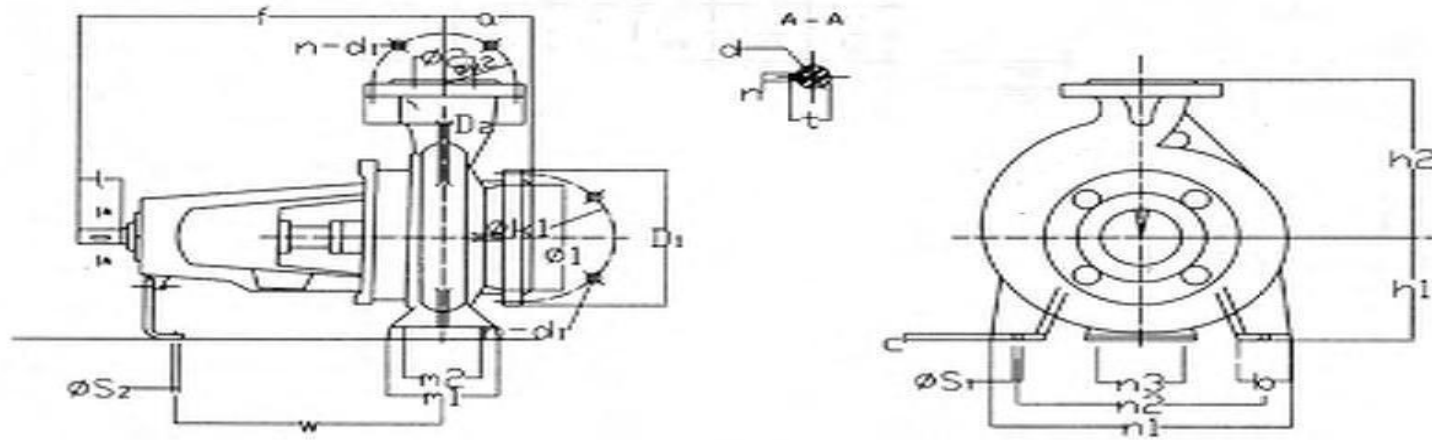

PUMP MODEL 65 - 13
SPEED 2pole

PUMP MODEL 65 - 13
SPEED 4pole

Overall and Mounting Dimensions(mm)

Pump Type	Frame Size	Pump Dimensions						Pump Foot Dimensions										Shaft End			
		1 - Suc	2 - Dis	a	f	h1	h2	b	c	m1	m2	n1	n2	n3	s1	s2	w	d	l	t	u
65-13	25	80	65	100	360	160	180	65	14	125	95	280	212	110	14	14	267	24	50	27	8